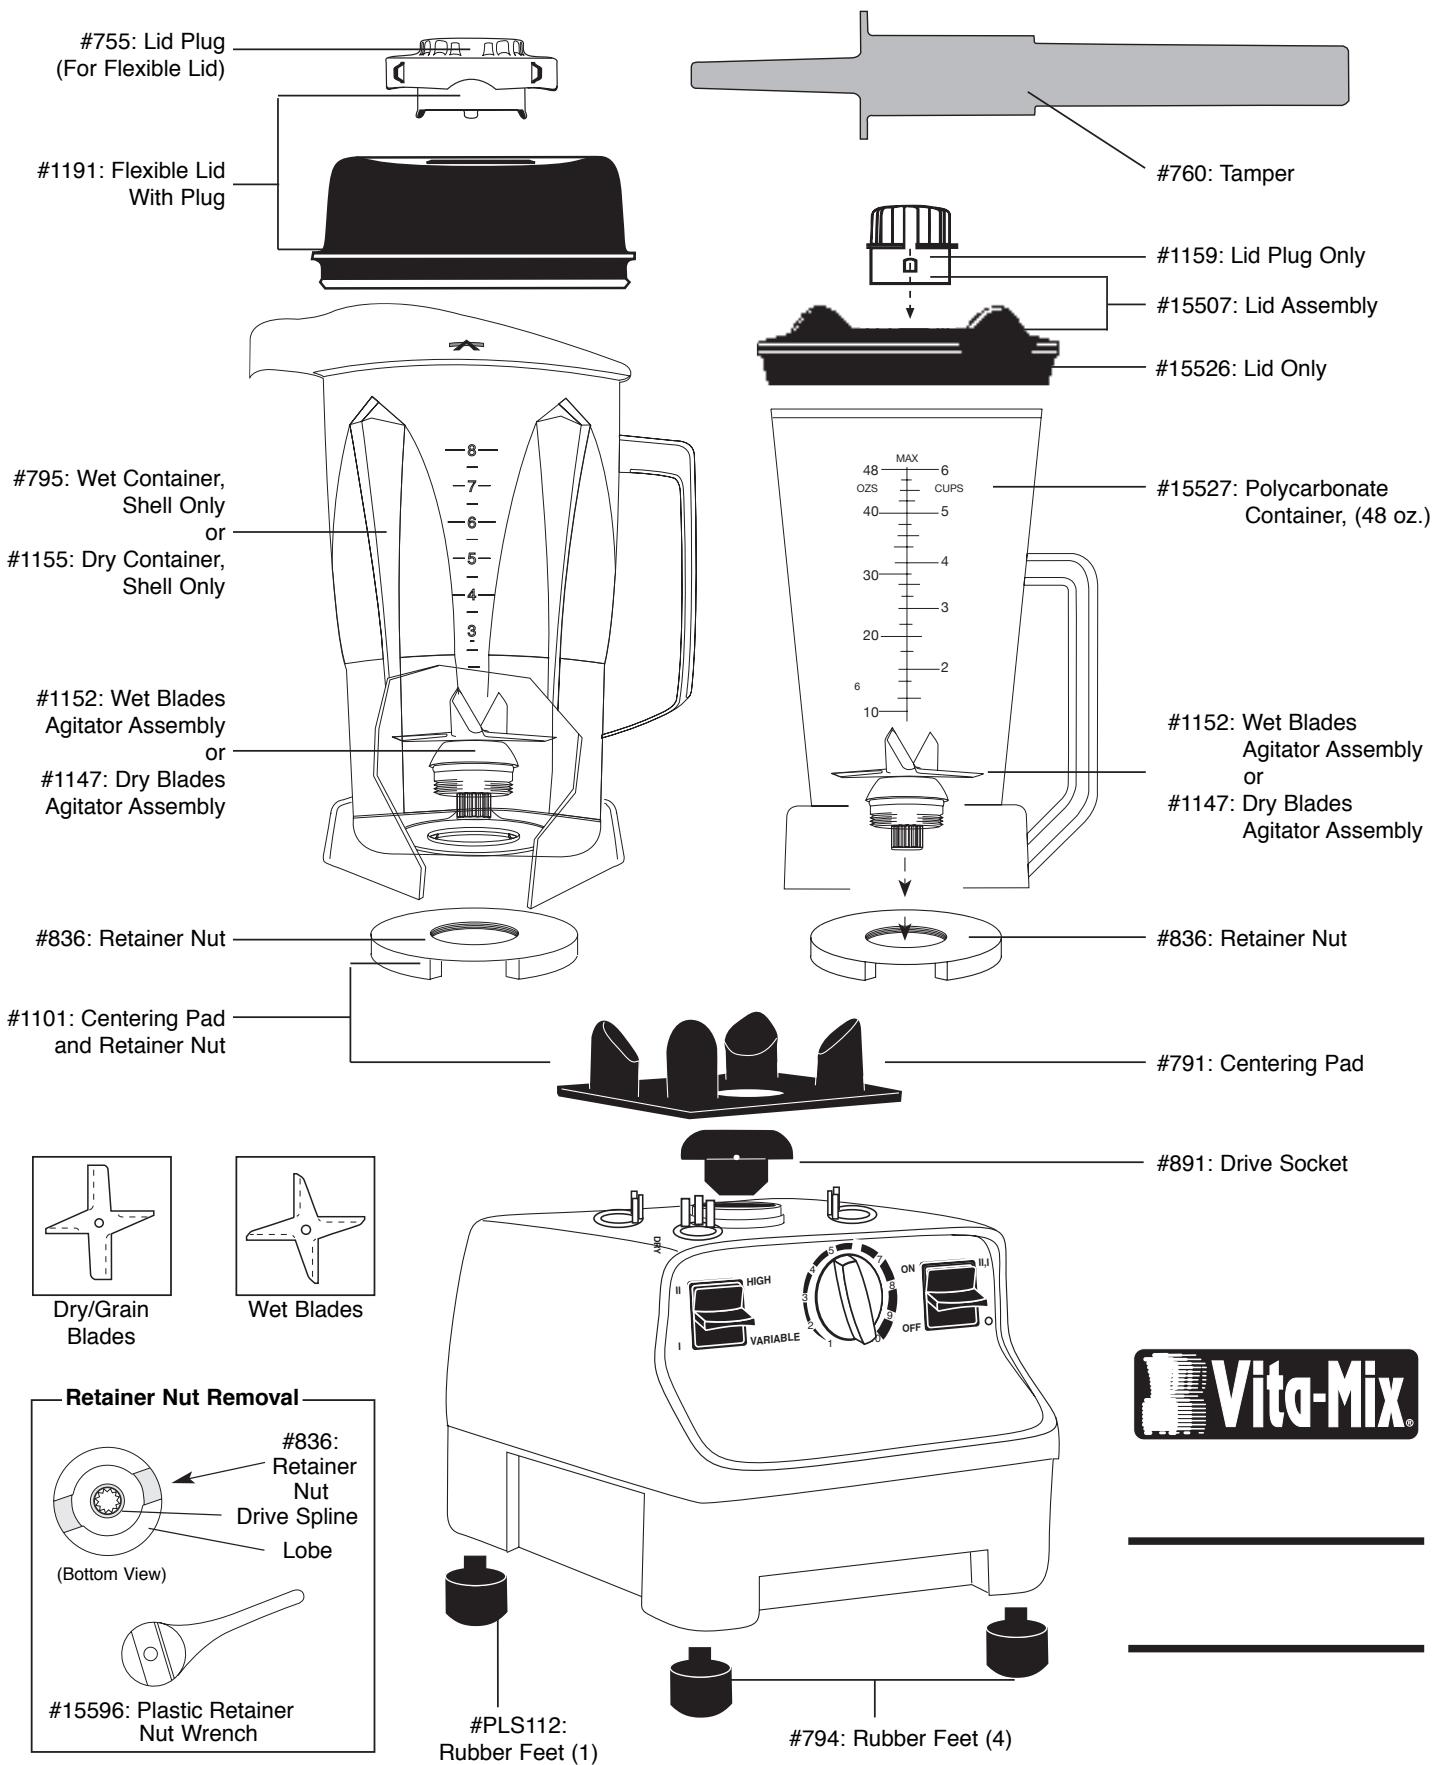

Parts For Vita-Mix® Super 5000/5000 And Vita-Mix® Super TNC/TNC®

Important Blade Removal and Refitting Information